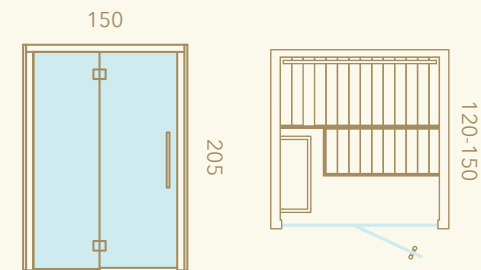

Easy installation

Easy-to-install DIY-sauna approximately 4-6 hours with two people.

Heater

Select heater power of 3.5 or 4.5 kW

Lighting

Lighting with IR sensor switch.

Dimensions

Left- or right-handed opening