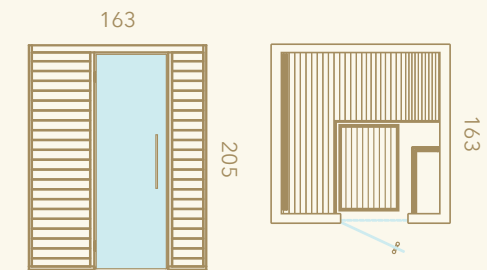

Bench

Beautiful and comfortable wavy bench.

Easy installation

Easy-to-install DIY-sauna approximately 4-6 hours with two people.

Heater

Select heater power of 3.5 or 4.5 kW

Lighting

Lighting with IR sensor switch.

Dimensions

Left- or right-handed opening

Materials

Thermo-aspen