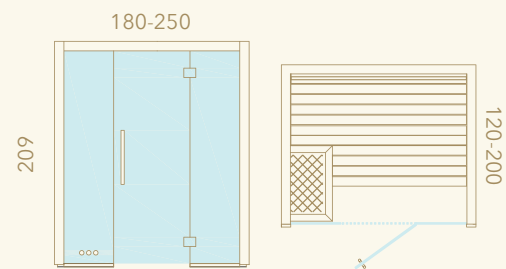

Materials

Aspen
Alder
Thermo-aspen

Irradia

Radiant recreation

A spectacular sauna with bold looks where your body is warmed by infrared technology and your eyes are pampered by the contemporary design.

One glance at Irradia reveals the discrete harmony of wood and glass. By skilfully combining those two materials, we achieve a semi-transparent front, which is both revealing and concealing.

Irradia is created in cooperation with the talented Italian architect Luca Donazzolo.

Key features

Aluminium base frame

The aluminium base frame under the sauna walls is durable, resistant and very suitable for humid rooms.

Floor

The floor is designed to match the overall style and its grids come with rubber strips.

External panelling

External panelling is available for the side and back walls. Side wall options include either solid wood or glass panels.