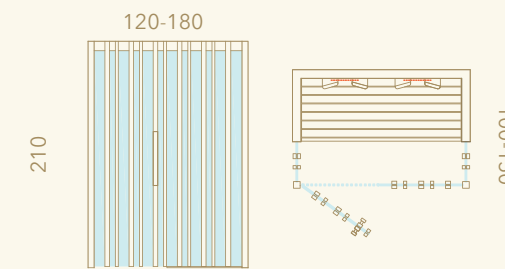

Key features

Aluminium base frame

The aluminium base frame under the sauna walls is durable, resistant and very suitable for humid rooms.

Floor

The floor is designed to match the overall style and its grids come with rubber strips.

External panelling

External panelling is available for the side and back walls. Side wall options include either solid wood or glass panels.

Dimensions

Left- or right-handed opening

Materials

Aspen
Alder
Dark thermo-alder, brushed