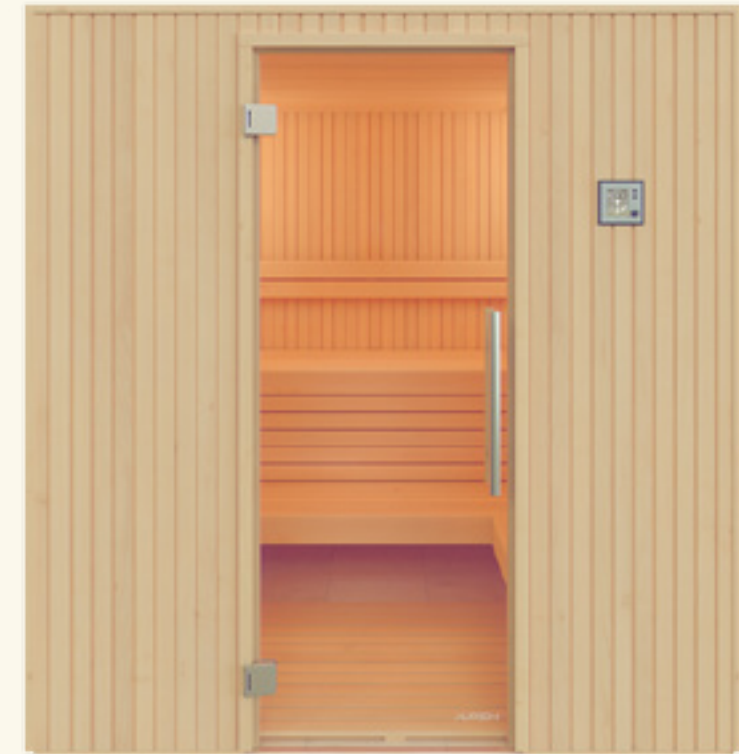

## Universal relaxation

Familia is versatile and unpretentious. A classic sauna with vertical wall panels, a beautifully crafted wooden front and a glass door. The minimalist style, dim lighting and closed front induce a genuinely reassuring atmosphere inside.

The design features narrow and sharp-edged wall profiles that give this otherwise traditional sauna a modern and intriguingly fresh look. It will fit perfectly anywhere - be it a home gym, hotel room or some other venue.

### Aluminium base frame

The aluminium base frame under the sauna walls is durable, resistant and very suitable for humid rooms.

### Wooden lamps

Wooden lamps are placed on the inside walls. Lighting is dimmable via remote control.